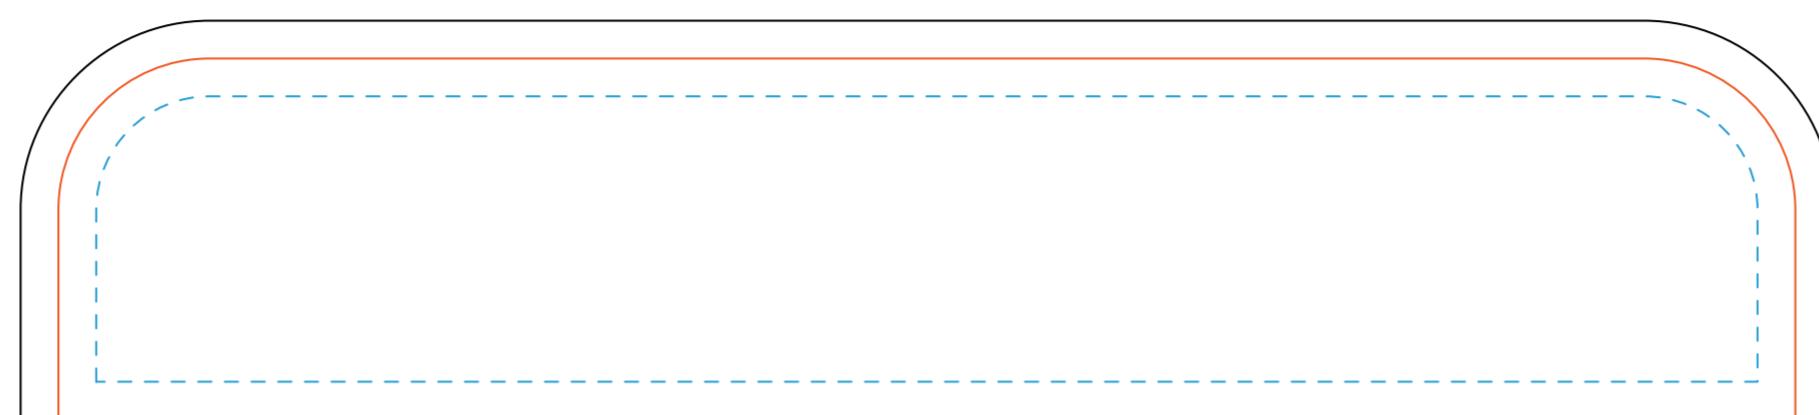

Template Folder MousePad

Formato mousepad 20X23 cm.

Raggio curvatura angolo 2 cm.

Formato personalizzazione 20X23 cm.

Raggio curvatura angolo 2 cm.

Size 20X23 cm.

Corner bend radius 2 cm.

Impostazione file:

Adobe Illustrator o Pdf per la stampa

Conversione colori in quadricromia

Riferimenti Pantone® da seguire nel caso di colori istituzionali

Immagini collegate in alta risoluzione (300dpi)

Font convertiti in tracciato

Misura minima dei testi in positivo = 7 pt. regular

Misura minima dei testi in negativo = 8 pt. bold

Misura minima dei tratti in positivo = 0,25 mm.

Misura minima dei tratti in negativo = 0,5 mm.

Salvataggio file:

Inserire la grafica nel livello **Grafica / Artwork**

Salvare il file in formato pdf con l'opzione "Default di Illustrator"

File setting:

Adobe Illustrator or Pdf for printing

Four-color process

For any institutional colors please specify the Pantone® colors

High resolution images (300dpi)

Convert fonts to path

Minimum positive text size = 7 pt. regular

Minimum negative text size = 8 pt. bold

Minimum trace measurement in positive = 0.25 mm.

Minimum trace measurement in negative = 0.5 mm.

Save file:

Insert the graphics into the **Graphics / Artwork** layer

Save in pdf format using "Illustrator default" option

Grafica su mousepad

————— ABBONDANZA / BLEED
————— TAGLIO / CUT
- - - - - LIMITE DI SICUREZZA TESTI / LIMIT TEXT AREA