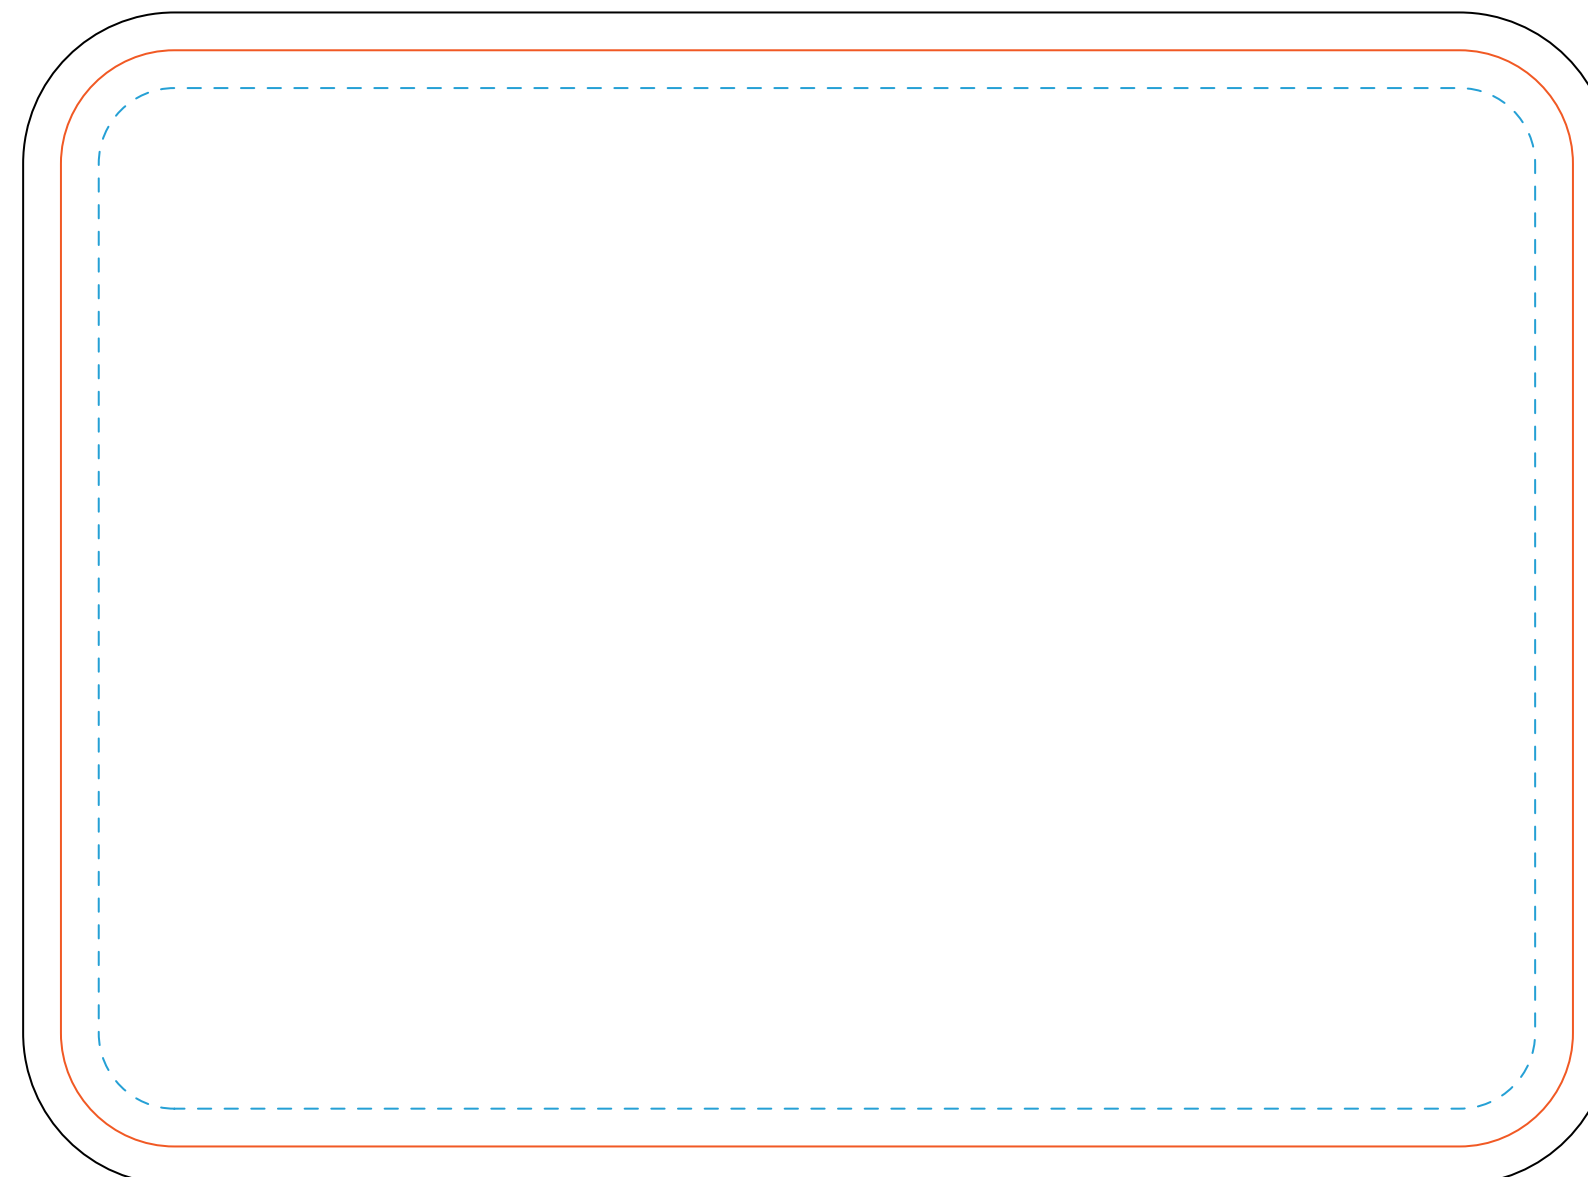

Minimum positive text size = 7 pt. regular

**Minimum negative text size = 8 pt. bold**

Minimum trace measurement in positive = 0.25 mm.

**Minimum trace measurement in negative = 0.5 mm.**

**Save file:**

Insert the graphics into the **Graphics / Artwork** layer  
Save in pdf format using "Illustrator default" option