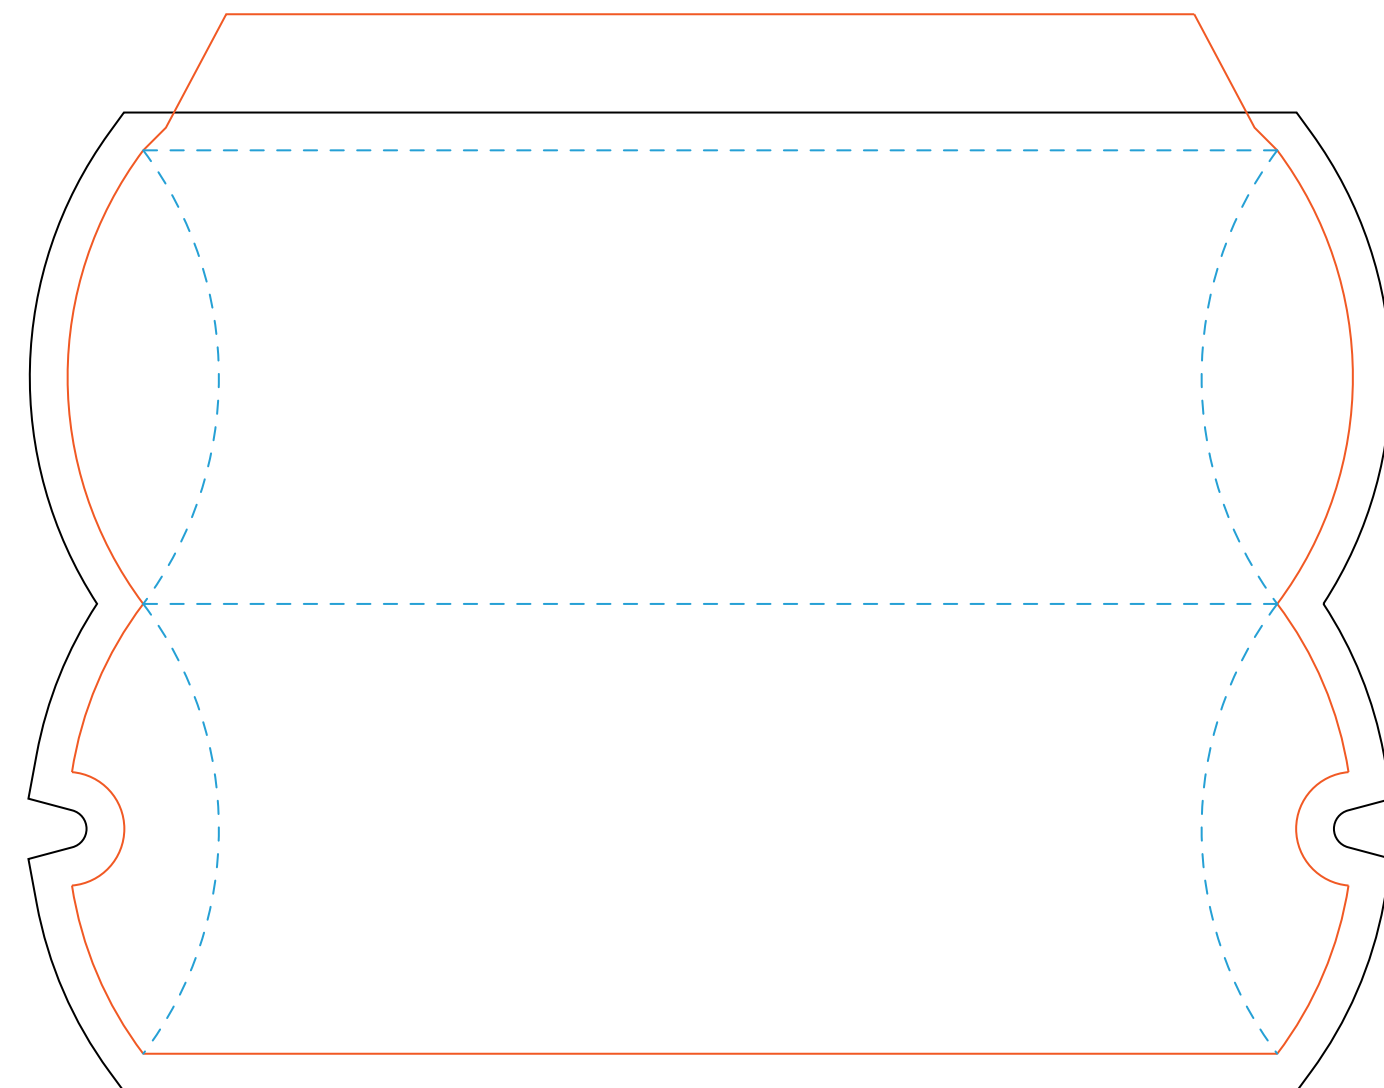

Minimum trace measurement in negative = 0.75 mm.

Save file:

Insert the graphics into the Graphics / Artwork layer

Save in pdf format using "Illustrator default" option

ICONE OPZIONALI / OPTIONAL ICON

FOR SMARTPHONE, TABLET, LAPTOP, DISPLAY, SUNGLASSES AND MORE...